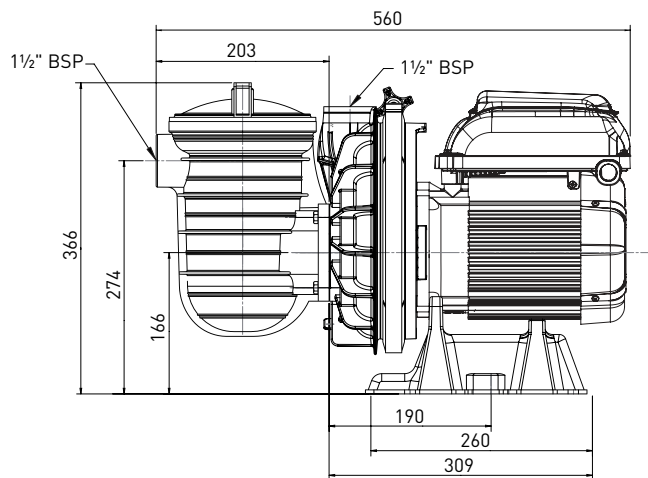

## S5P2R™ VS

Model	Length (cm)	Width (cm)	Height (cm)	Gross Weight (kg)	Pcs by pallet	Length pallet (cm)	Width pallet (cm)	Height pallet (cm)
S5P2R-VS2	58	32	32	22,6	24	130	100	180

S5P2R™ VS2